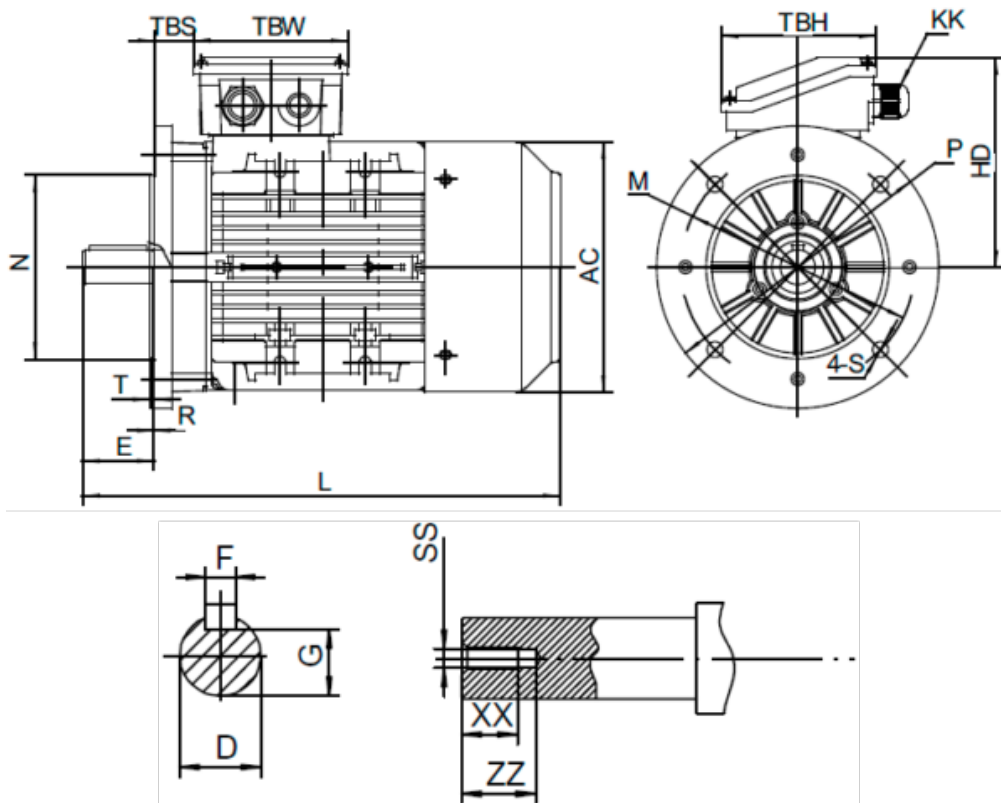

Data Sheet

Article number: 251600075614018040

Description: Kleedrive T2A 803-6 0.75kw 900 rpm UL/CSA
3x230/400V 50HZ IP55 B5 Eff=76.0% Bimetal thermostat

Measures

| | | |
|-----------|----------|------------|
| AA = 160 | L = 304 | TBH = 109 |
| AC = Ø157 | M = Ø165 | TBS = 26.5 |
| AD = 214 | N = Ø130 | TBW = 109 |
| D = Ø19 | P = Ø200 | XX = 16 |
| E = 40 | R = 0 | ZZ = 21 |
| F = 6 | S = Ø12 | |
| G = 15.5 | SS = M6 | |
| HD = 134 | T = 3.5 | |